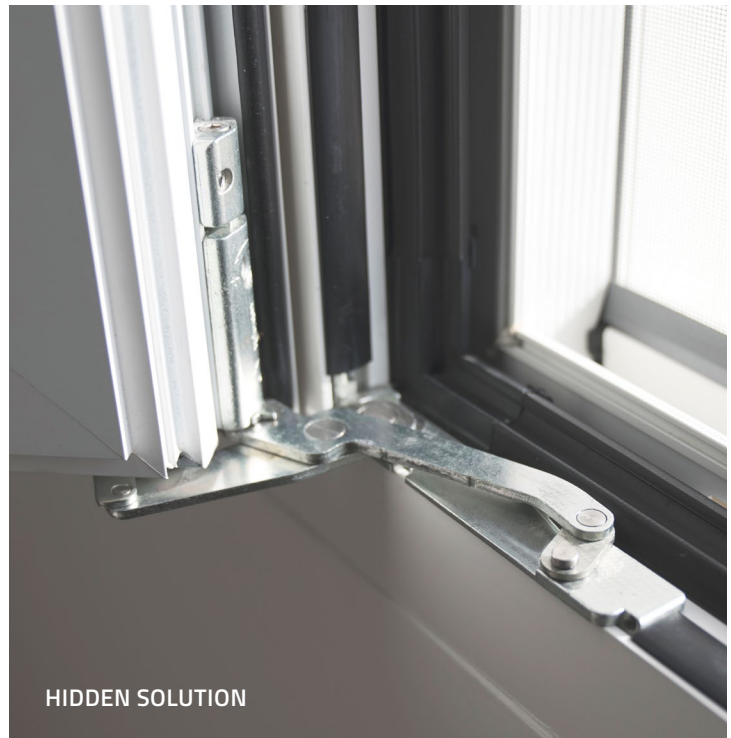

HINGES

for windows and doors

HARDWARE

For our windows and doors we select heavy-duty adjustable hinges, in order to guarantee a lifetime of responsive operation and to bear the massive weight of heavy sash and door panels.

You can select our standard hinges with different finishes or our hidden solution, which can fit perfectly with modern and essential buildings.

HIDDEN SOLUTION